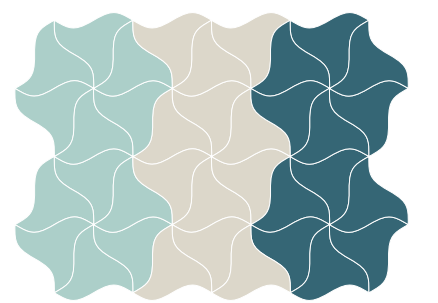

273 x 200 cm

7 Einheiten
7 Units

273 x 294 cm

6 Einheiten
6 Units

109 x 578 cm

TEPPICH MUSTER

CARPET PATTERNS

Farben
Colors

4x 2x

2x 2x

2x 2x

2x 2x 2x

3x 2x 12x

3x 3x 2x 6x

3x 3x 3x

6x 3x 1x 2x

1x 2x
3x 1x
6x 6x

2x 5x
1x 6x

A CARPET TILE COLLECTION
DEVELOPED BY VORWERK
DESIGNED BY HADI TEHERANI

CREATED BY YOU

Information:

www.vorwerk-teppich.de

www.vorwerk-carpet.com