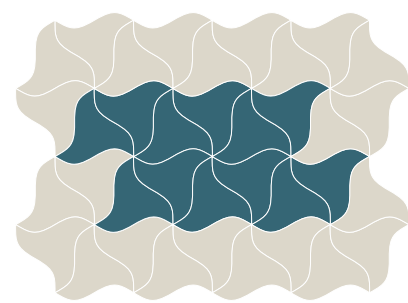

273 x 200 cm

7 Einheiten
7 Units

273 x 294 cm

6 Einheiten
6 Units

109 x 578 cm

TEPPICH MUSTER

CARPET PATTERNS

Farben
Colors

4x 2x

2x 2x

2x 2x

2x 2x 2x

3x 2x 12x

3x 3x 2x 6x

3x 3x 3x

6x 3x 1x 2x

1x 2x
3x 1x
6x 6x

2x 5x
1x 6x

A CARPET TILE COLLECTION
DEVELOPED BY VORWERK
DESIGNED BY HADI TEHERANI

CREATED BY YOU

Information:

www.vorwerk-teppich.de

www.vorwerk-carpet.com