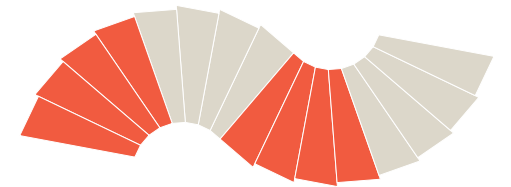

285 x 240 cm

2 Einheiten
2 Units

144 x 309 cm

80 x 320 cm

Ø 240 cm

9 Einheiten
9 Units

500 x 460 cm

TEPPICH MUSTER CARPET PATTERNS

Farben
Colors

A CARPET TILE COLLECTION
DEVELOPED BY VORWERK
DESIGNED BY HADI TEHERANI

CREATED BY YOU

Information:

www.vorwerk-teppich.de
www.vorwerk-carpet.com